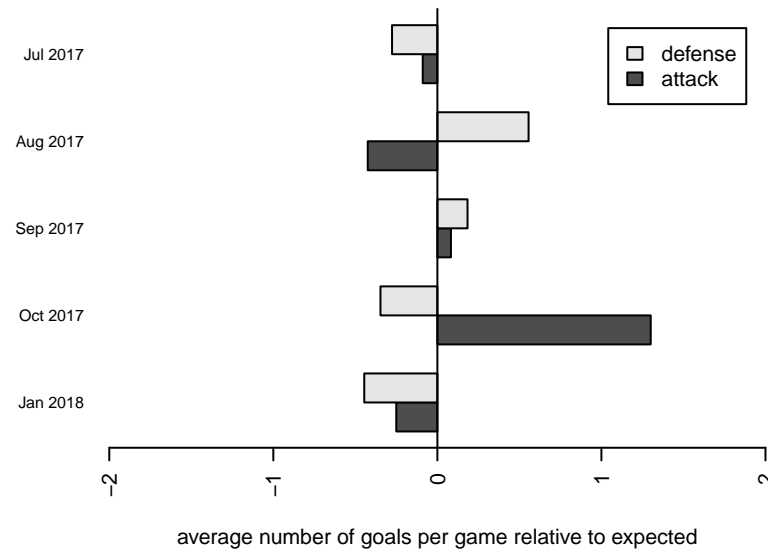

Performance relative to 13 month average