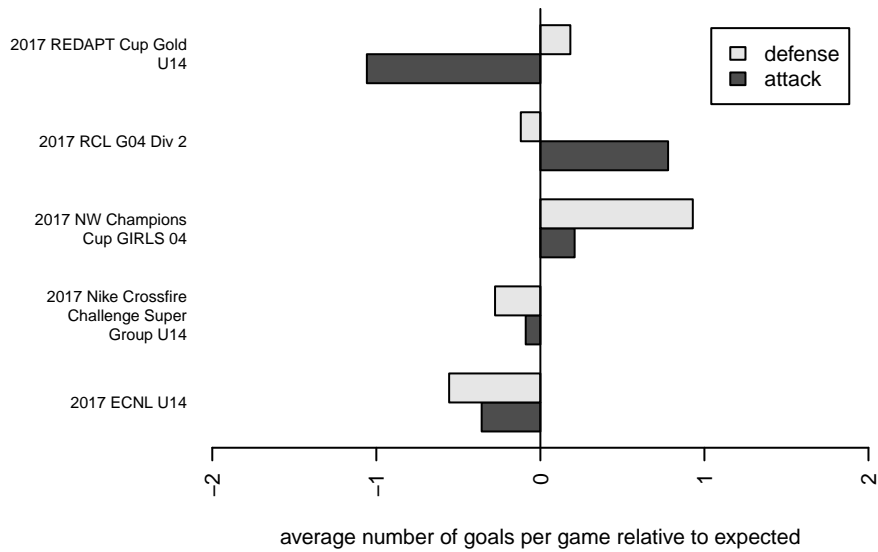

# Crossfire Premier ECNL G04

Crossfire Premier  
 Redmond, WA  
 G04 total strength=1559  
 attack=18.16 defense=10.62  
 fall league = RCL G04 Div 2  
 spr league = ECNL U14

alt names used:  
 Crossfire 04G (WA) (SWC)  
 Crossfire Premier G04 A  
 CROSSFIRE PREMIER CROSSFIRE ECNL 04  
 CROSSFIRE PREMIER CROSSFIRE ECNL 04  
 CROSSFIRE PREMIER CROSSFIRE ECNL 04  
 Crossfire Premier ECNL U14

Venues played:  
 2017 Nike Crossfire Challenge Super Group U'  
 2017 REDAPT Cup Gold U14  
 2017 NW Champions Cup GIRLS 04  
 2017 RCL G04 Div 2  
 2017 ECNL U14

**Crossfire Premier ECNL G04**  
 Dots are actual minus expected GF (blue circles) and GA (red triangles).  
 Blue line is smoothed change in attack strength. Red is smoothed change in defense strength.

**attack and defense variance (black dot)  
relative to other teams  
and top 10 in region**

**attack and defense rating  
relative to others at age  
and all opponents in last 13 months**

**Performance relative to 13 month average**