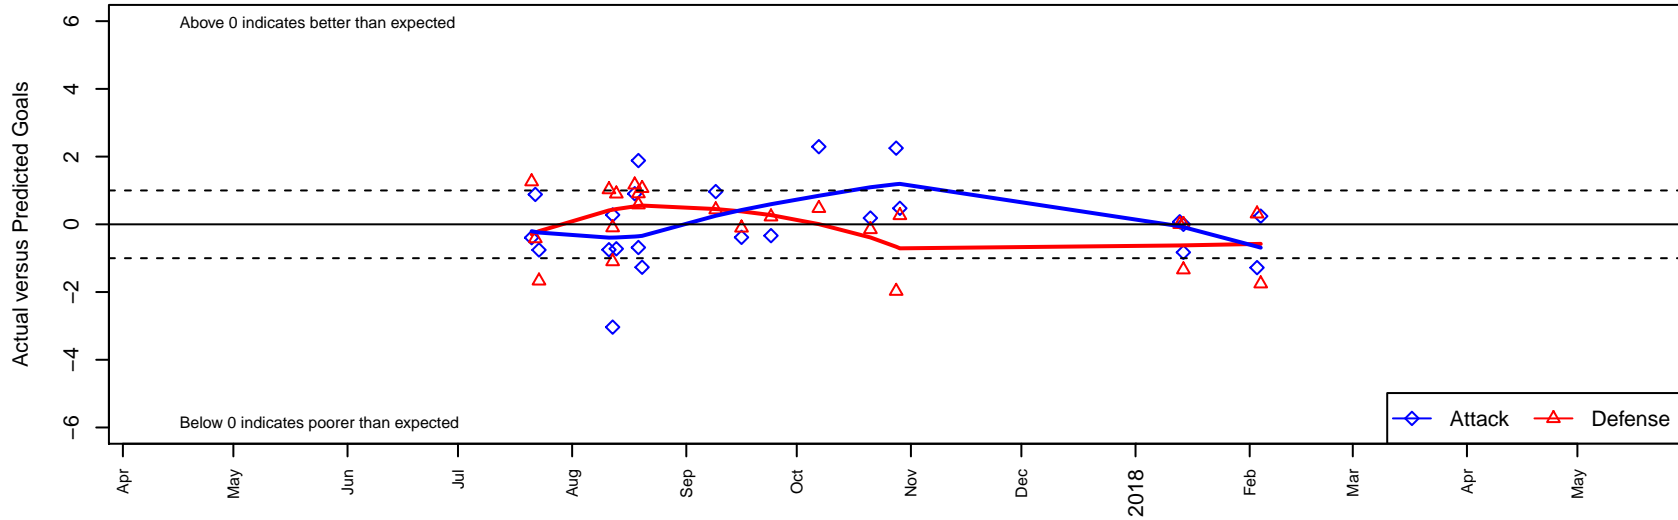

# Crossfire Premier ECNL G04

Crossfire Premier  
 Redmond, WA  
 G04 total strength=1559  
 attack=18.16 defense=10.62  
 fall league = RCL G04 Div 2  
 spr league = ECNL U14

alt names used:  
 Crossfire 04G (WA) (SWC)  
 Crossfire Premier G04 A  
 CROSSFIRE PREMIER CROSSFIRE ECNL 04  
 CROSSFIRE PREMIER CROSSFIRE ECNL 04  
 CROSSFIRE PREMIER CROSSFIRE ECNL 04  
 Crossfire Premier ECNL U14

Venues played:  
 2017 Nike Crossfire Challenge Super Group U'  
 2017 REDAPT Cup Gold U14  
 2017 NW Champions Cup GIRLS 04  
 2017 RCL G04 Div 2  
 2017 ECNL U14

**Crossfire Premier ECNL G04**  
 Dots are actual minus expected GF (blue circles) and GA (red triangles).  
 Blue line is smoothed change in attack strength. Red is smoothed change in defense strength.

**attack and defense variance (black dot)  
relative to other teams  
and top 10 in region**

**attack and defense rating  
relative to others at age  
and all opponents in last 13 months**

**Performance relative to 13 month average**