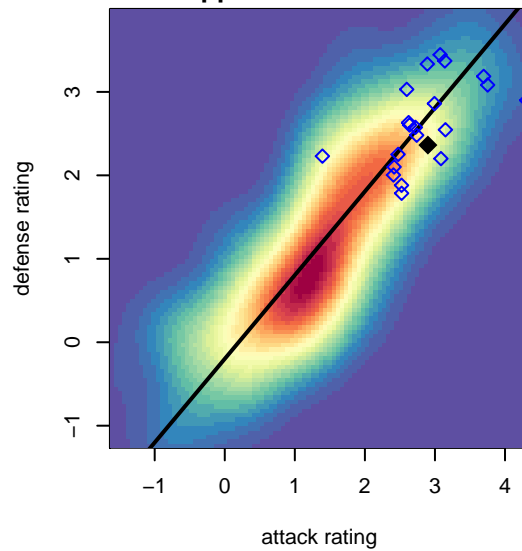

# Crossfire Premier ECNL G04

Crossfire Premier  
 Redmond, WA  
 G04 total strength=1559  
 attack=18.16 defense=10.62  
 fall league = RCL G04 Div 2  
 spr league = ECNL U14

alt names used:  
 Crossfire 04G (WA) (SWC)  
 Crossfire Premier G04 A  
 CROSSFIRE PREMIER CROSSFIRE ECNL 04  
 CROSSFIRE PREMIER CROSSFIRE ECNL 04  
 CROSSFIRE PREMIER CROSSFIRE ECNL 04  
 Crossfire Premier ECNL U14

Venues played:  
 2017 Nike Crossfire Challenge Super Group U'  
 2017 REDAPT Cup Gold U14  
 2017 NW Champions Cup GIRLS 04  
 2017 RCL G04 Div 2  
 2017 ECNL U14

**Crossfire Premier ECNL G04**  
 Dots are actual minus expected GF (blue circles) and GA (red triangles).  
 Blue line is smoothed change in attack strength. Red is smoothed change in defense strength.

**attack and defense variance (black dot)  
relative to other teams  
and top 10 in region**

**attack and defense rating  
relative to others at age  
and all opponents in last 13 months**

**Performance relative to 13 month average**