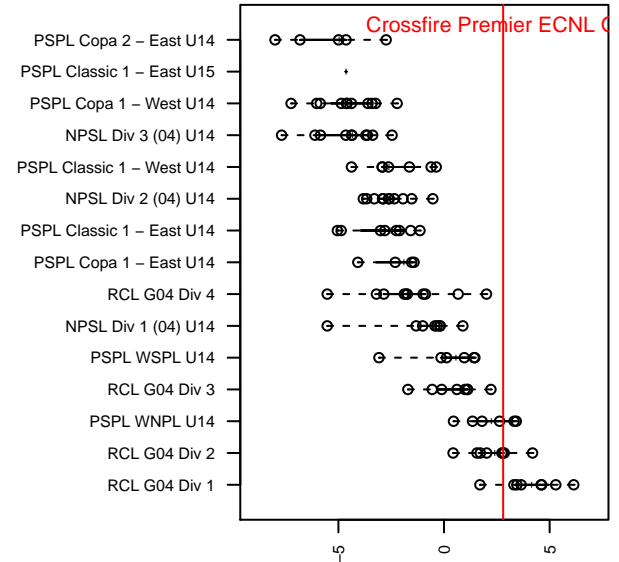

# Crossfire Premier ECNL G04

Crossfire Premier  
 Redmond, WA  
 G04 total strength=1559  
 attack=18.16 defense=10.62  
 fall league = RCL G04 Div 2  
 spr league = ECNL U14

alt names used:  
 Crossfire 04G (WA) (SWC)  
 Crossfire Premier G04 A  
 CROSSFIRE PREMIER CROSSFIRE ECNL 04  
 CROSSFIRE PREMIER CROSSFIRE ECNL 04  
 CROSSFIRE PREMIER CROSSFIRE ECNL 04  
 Crossfire Premier ECNL U14

Venues played:  
 2017 Nike Crossfire Challenge Super Group U'  
 2017 REDAPT Cup Gold U14  
 2017 NW Champions Cup GIRLS 04  
 2017 RCL G04 Div 2  
 2017 ECNL U14

**Crossfire Premier ECNL G04**  
 Dots are actual minus expected GF (blue circles) and GA (red triangles).  
 Blue line is smoothed change in attack strength. Red is smoothed change in defense strength.

**attack and defense variance (black dot)  
relative to other teams  
and top 10 in region**

**attack and defense rating  
relative to others at age  
and all opponents in last 13 months**

**Performance relative to 13 month average**