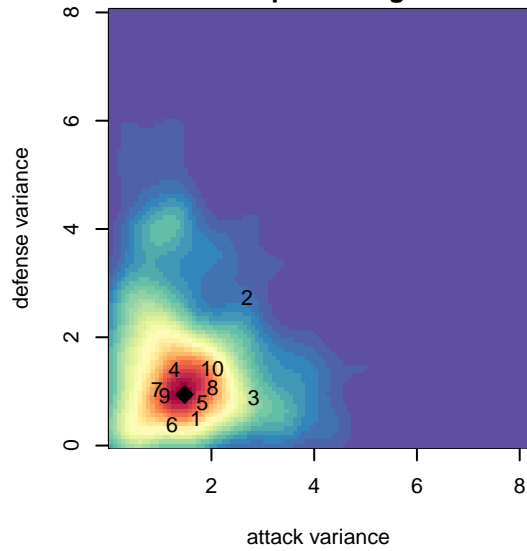

# Crossfire Premier ECNL G04

Crossfire Premier  
 Redmond, WA  
 G04 total strength=1559  
 attack=18.16 defense=10.62  
 fall league = RCL G04 Div 2  
 spr league = ECNL U14

alt names used:  
 Crossfire 04G (WA) (SWC)  
 Crossfire Premier G04 A  
 CROSSFIRE PREMIER CROSSFIRE ECNL 04  
 CROSSFIRE PREMIER CROSSFIRE ECNL 04  
 CROSSFIRE PREMIER CROSSFIRE ECNL 04  
 Crossfire Premier ECNL U14

Venues played:  
 2017 Nike Crossfire Challenge Super Group U'  
 2017 REDAPT Cup Gold U14  
 2017 NW Champions Cup GIRLS 04  
 2017 RCL G04 Div 2  
 2017 ECNL U14

**Crossfire Premier ECNL G04**  
 Dots are actual minus expected GF (blue circles) and GA (red triangles).  
 Blue line is smoothed change in attack strength. Red is smoothed change in defense strength.

**attack and defense variance (black dot)  
relative to other teams  
and top 10 in region**

**attack and defense rating  
relative to others at age  
and all opponents in last 13 months**

**Performance relative to 13 month average**